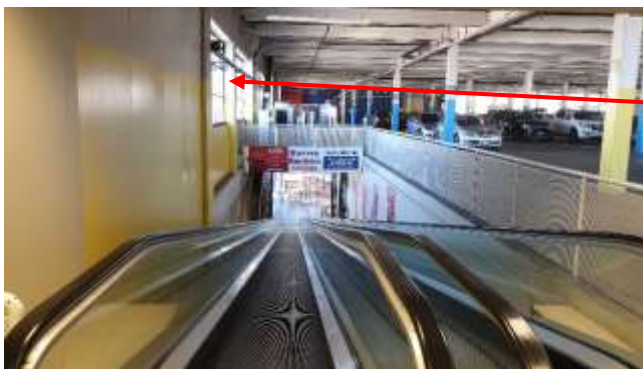

Protecting spaces above a travelator that had to be cleaned regularly to remove bird strike.